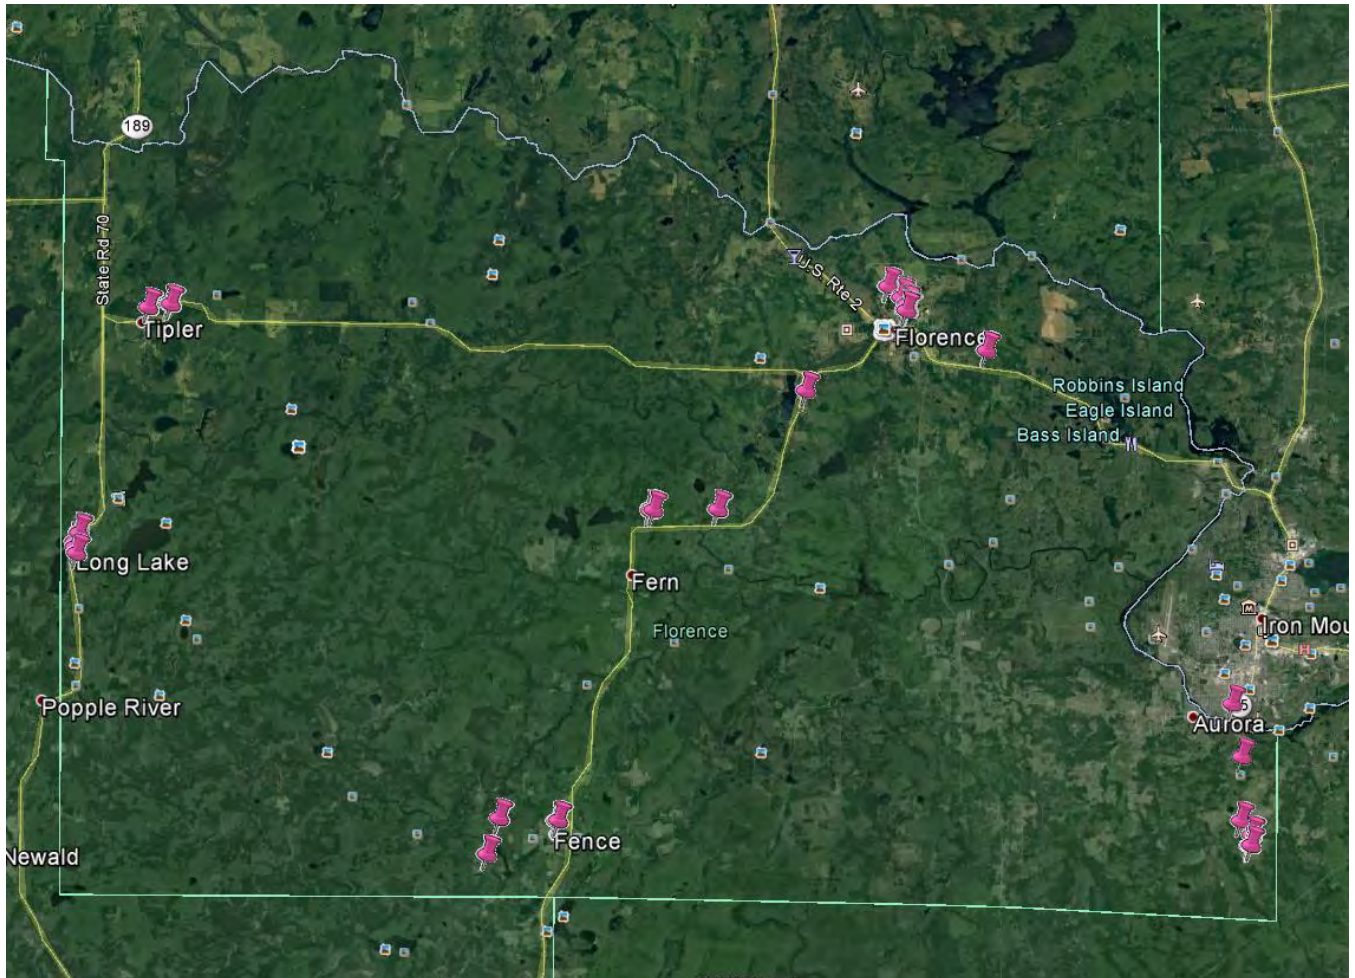

Ground Truth Survey Locations

The ground survey test points were distributed and categorized into sites as shown in the map below: